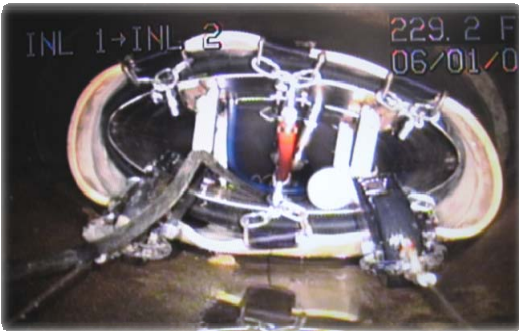

TEST & SEAL PACKERS FOR ELLIPTICAL PIPES

More and more elliptical pipes are being installed for storm sewers. Logiball can manufacture test & seal grouting packers for elliptical pipes.

These are custom made test & seal packers.

Product #	Elliptical Pipe Size
CMP12X18	12" x 18"
CMP14X23	14" x 23"
CMP19X30	19" x 30"
CMP22X34	22" x 34"
CMP24X38	24" x 38"

Always verify & provide dimensions of access points to the pipe.

Contact our sales department for additional information.