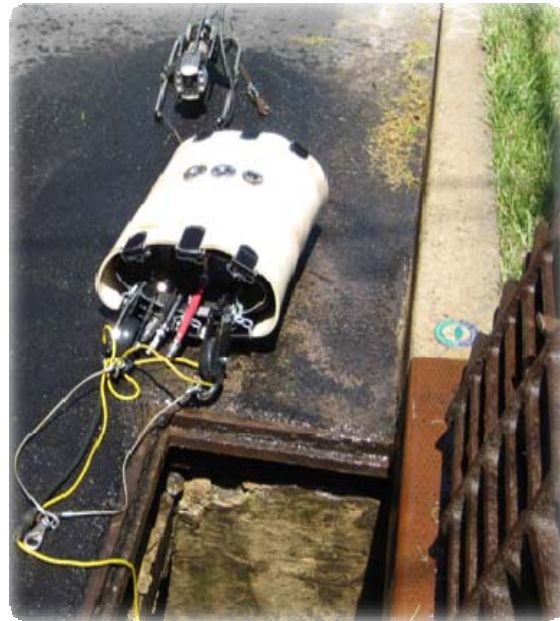

TEST & SEAL PACKERS FOR ELLIPTICAL PIPES

More and more elliptical pipes are being installed for storm sewers. Logiball can manufacture test & seal grouting packers for elliptical pipes.

These are custom made test & seal packers.

Product #	Elliptical Pipe Size
CMP12X18	12" x 18"
CMP14X23	14" x 23"
CMP19X30	19" x 30"
CMP22X34	22" x 34"
CMP24X38	24" x 38"

Always verify & provide dimensions of access points to the pipe.

Contact our sales department for additional information.